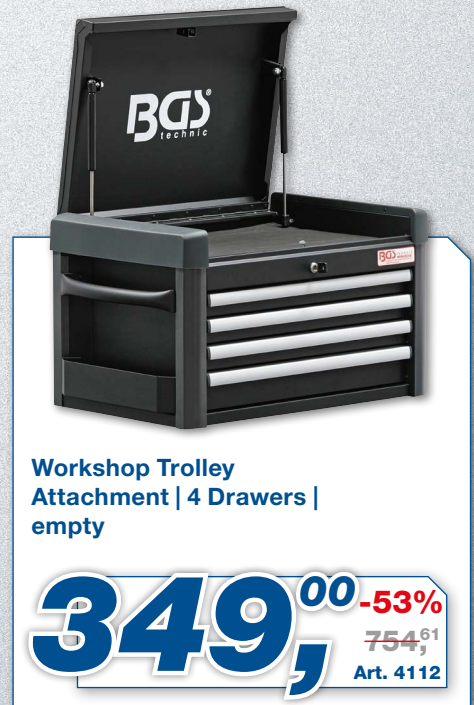

6

1.249,⁰⁰ **-53%**
~~2.699,⁷⁵~~
Art. 4114

6

Workshop Trolley
7 Drawers |
with 263 Tools

699,⁰⁰ **-47%**
~~1.321,¹²~~
Art. 4207

Workshop Trolley
Attachment | 4 Drawers |
empty

349,⁰⁰ **-53%**
~~754,⁶¹~~
Art. 4112