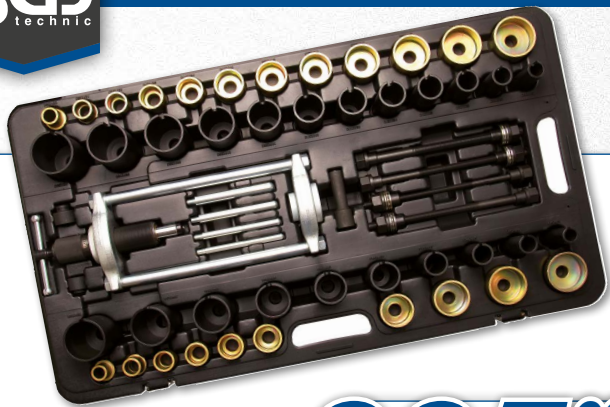

Steering Gear Tool Set