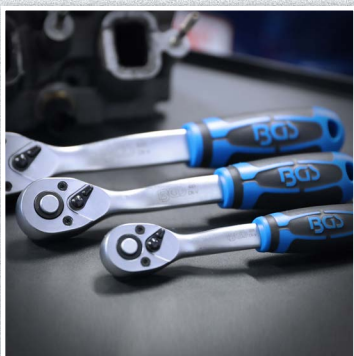

99,⁹⁵ **-47%**
~~192,⁰⁶~~
Art. 2247

12 **12-point**
For smooth and high-performance application on 12-point and hexagon screws.

99,⁹⁵ **-50%**
~~201,⁷⁹~~
Art. 2286

6 **Hexagon Pro Torque®**
Avoids edge wear on hexagon bolts and provides perfect grip.

ZOLL
INCH
1/4" 3/8" 1/2"
EN POUCHES
PULGADAS

99,⁹⁵ **-49%**
~~196,⁶³~~
Art. 2245

Socket Set | 6.3 mm (1/4") Drive / 10 mm (3/8") / 12.5 mm (1/2") | 218 pcs.

Gear Lock

For universal use on hexagon, 12-point, E-Type (for Torx), inch and metric screws.