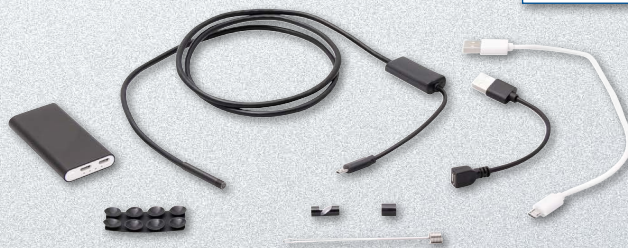

L-Type Wrench Set | extra
long | T-Star (for Torx)
with Ball Head T10 - T50 |
9 pcs.

39,⁹⁵ -33%
~~59,⁸⁹~~
Art. 9853

Wireless Color Borescope
with LED Lighting

23,⁹⁵ -36%
~~37,⁸⁰~~
Art. 63402

Digital Multimeter |
3 1/2-digit