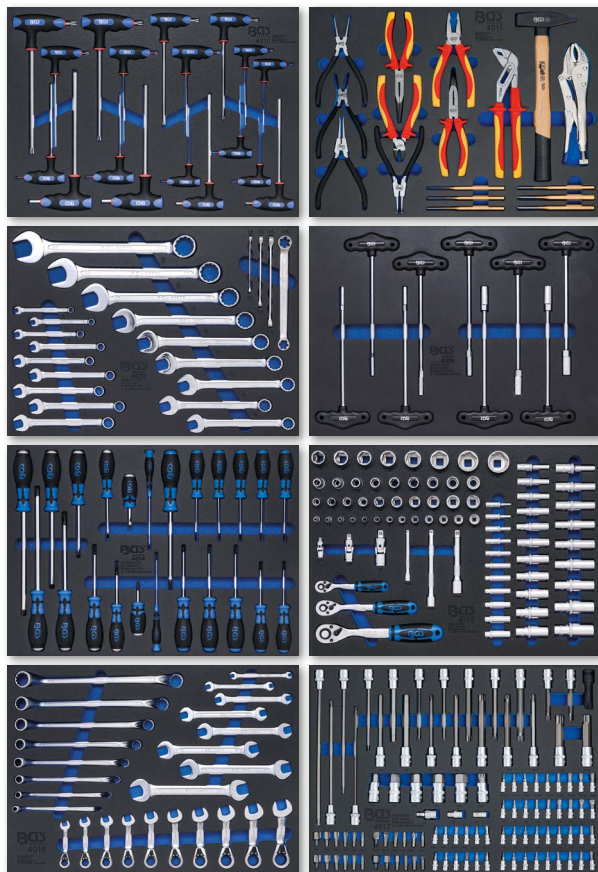

Workshop Trolley 8 Drawers | empty

Workshop Trolley Modular System

Hexagon Pro Torque®

Workshop Trolley |
8 Drawers | with 299 Tools

1.199,⁰⁰ ~~**2.399,⁷⁶**~~ **-50%**
Art. 4007