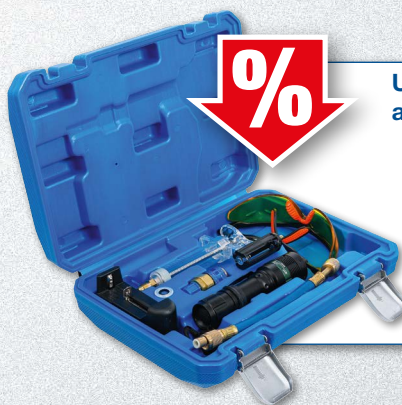

UV Leakage Light with accessories

49,⁹⁵ -44%
~~89,⁹⁸~~
Art. 3710