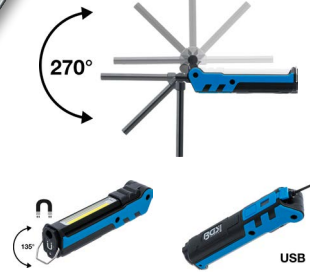

Cordless Bendi
Lamp | COB-LED |
5W

16,95 ^{-45%}
~~30,84~~
Art. 85334