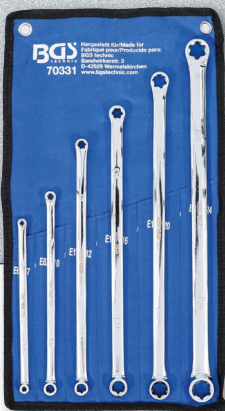

BGS® Wall Clock

8,95 ^{-50%}
~~17,95~~
Art. clock

13,95 ^{-44%}
~~25,08~~
Art. 9592

Loosening Tool | for HENN-type Hose Clamps

NEW

Cross Chisel | 6 x 200 mm

3,95 ^{-75%}
~~16,43~~
Art. 1699

Double Ring Spanner Set with E-Type Ring Heads | extra long | E6 x E7 - E22 x E24 | 6 pcs.

48,95 ^{-36%}
~~76,77~~
Art. 70331

NEW

3,49 ^{-58%}
~~8,51~~
Art. 552

End Cutting Pliers | DIN 9243A 200 mm

NEW

7,95 ^{-52%}
~~16,75~~
Art. 8055-1

Hose Clamp Assortment | stainless | Ø 16 - 38 mm | 26 pcs.

NEW