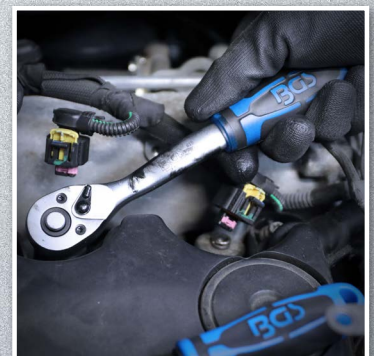

Socket Set

6.3 mm (1/4") / 10 mm (3/8") / 12.5 mm (1/2") Drive | 192 pcs.

6 **Hexagon Pro Torque®**
Avoids edge wear on hexagon bolts and provides perfect grip.

79,⁹⁵ **-53%**
~~173,³⁴~~
Art. 2243

W **Wave Profile Model Super Lock**
Provides a higher power transmission and allows use on slightly rounded screws.

79,⁹⁵ **-53%**
~~173,³⁴~~
Art. 2292

G **Gear Lock**
For universal use on hexagon, 12-point, E-Type (for Torx), inch and metric screws.

99,⁹⁵ **-47%**
~~192,⁰⁶~~
Art. 2247

12 **12-point**
For smooth and high-performance application on 12-point and hexagon screws.

99,⁹⁵ **-50%**
~~201,⁷⁹~~
Art. 2286

6 **Hexagon Pro Torque®**
Avoids edge wear on hexagon bolts and provides perfect grip.

ZOLL
INCH
1/4" 3/8" 1/2"
EN POUCHES
PULGADAS

99,⁹⁵ **-49%**
~~196,⁶³~~
Art. 2245