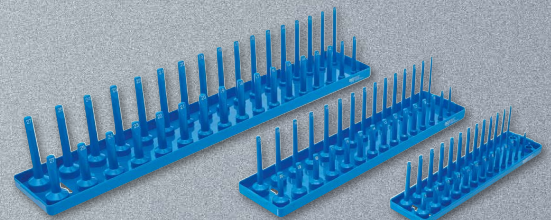

Brake Calliper Socket Set | 11 pcs.

Hexagon Pro Torque®

Avoids edge wear on hexagon bolts and provides perfect grip.

57,⁹⁵ -40%
~~96,⁷⁵~~
Art. 5207

Impact Socket Set, Hexagon | 12.5 mm (1/2") Drive | 10 - 32 mm | 14 pcs.