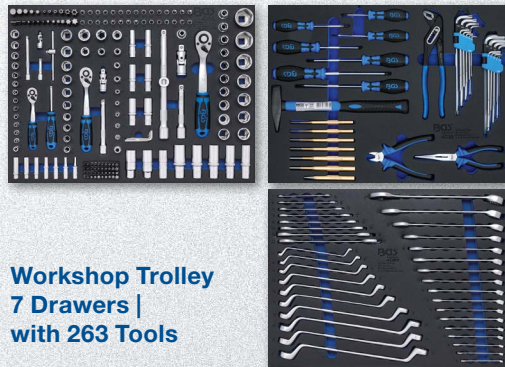

Workshop Trolley
Attachment | 4 Drawers |
empty

Workshop Trolley
7 Drawers |
with 263 Tools

699,⁰⁰ **-47%**
~~1.321,¹²~~
Art. 4207