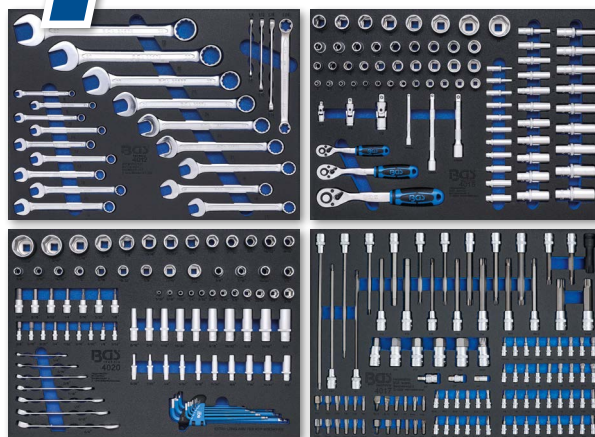

Workshop Trolley
8 Drawers
with 296 Tools

899,⁰⁰ ~~**1.799,⁵²**~~ **-50%**
Art. 5051