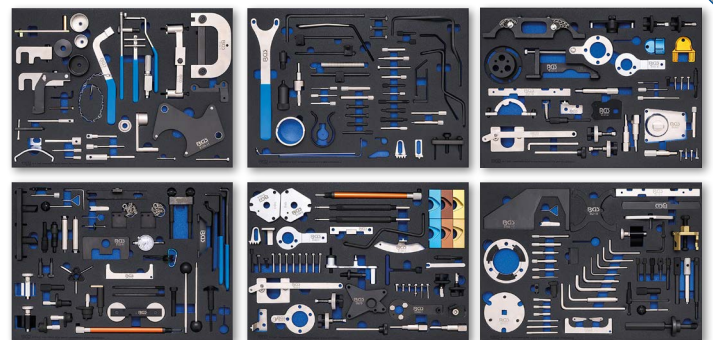

Workshop Trolley | 7 Drawers | Engine Timing Tool Sets

1.499,00 ~~-58%~~
~~3.600,24~~
Art. 6076