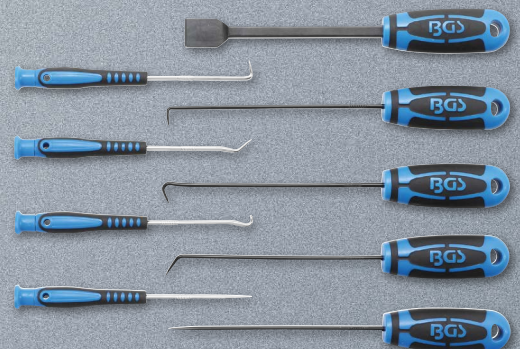

Wheel Bearing Tool Set |
31 pcs.

12,⁹⁵ ~~24,⁶⁰~~ **-47%**
Art. 9673

Panel Clip Pliers |
175 mm

59,⁹⁵ ~~113,⁶⁷~~ **-47%**
Art. 70107

Blind Hole Bearing Puller Set
with Slide Hammer | 5 pcs.

149,⁹⁵ ~~230,⁴⁸~~ **-34%**
Art. 9414

Wishbone Lever Tool |
with Chain

Needles, Hooks and
Scrapers Set | 9 pcs.

15,⁹⁵ ~~27,⁰⁰~~ **-40%**
Art. 8487

38,⁹⁵ -42%
~~68,⁰⁶~~
Art. 8332

Lever Barrel Pump |
for Urea (AUS32)

19,⁹⁵ -39%
~~33,¹²~~
Art. 9135